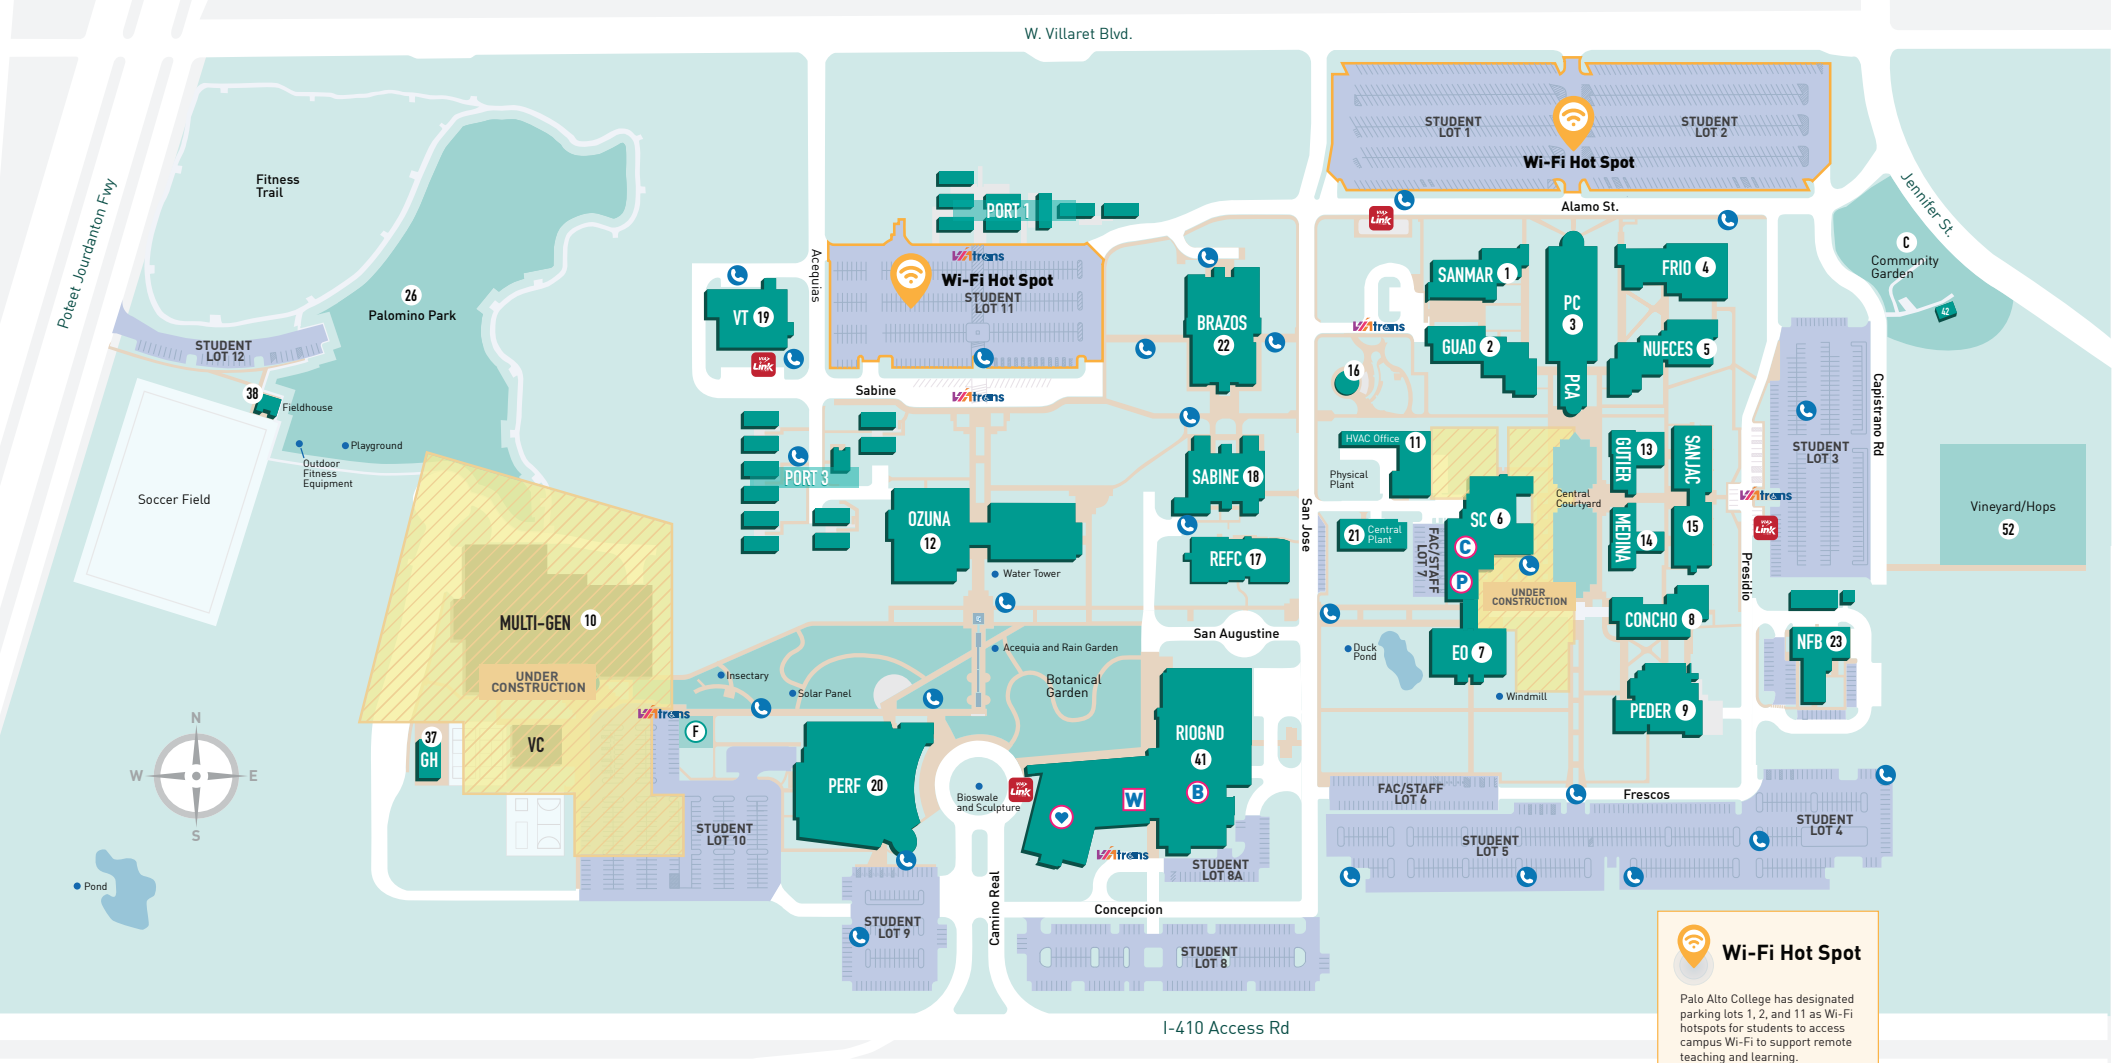

CAMPUS MAP

Wi-Fi Hot Spot

Palo Alto College has designated parking lots 1, 2, and 11 as Wi-Fi hotspots for students to access campus Wi-Fi to support remote teaching and learning.

Art PaRC (Amphitheater) ...	—	16
Brazos Hall.....	BRAZOS	22
Community Garden.....	C	-
Concho Hall & Gallery.....	CONCHO	8
Executive Offices.....	EO	7
Facilities & UPS.....	NFB	23
Food Truck Park.....	F	-
Frio Hall.....	FRIO	4

Green House.....	GH	37
Guadalupe Hall.....	GUAD	2
Gutierrez Learning Labs ...	GUTIER	13
Medina Hall.....	MEDINA	14
Natorium, Wellness and Multi-generational Center	MULTI-GEN	10
Nueces Hall.....	NUECES	5
Ozuna Library & Learning Center	OZUNA	12

Palomino Center.....	PC	3
Palomino Center Annex.....	PCA	3
Palomino Park.....	SAS	26
Pedernales Hall.....	PEDER	9
Performing Arts Center.....	PERF	20
Portable Buildings - Group 1	PORT 1	-
Portable Buildings - Group 3	PORT 3	-
Ray Ellison Family Center ..	REFC	17

Rio Grande.....	RIOGND	41
Sabine Hall.....	SABINE	18
San Jacinto Hall.....	SANJAC	15
San Marcos Hall.....	SANMAR	1
Student Center	SC	6
Veterinary Technology.....	VT	19
Vineyard and Hops Yard	—	52

Palomino Center.....	PC	3
Palomino Center Annex.....	PCA	3
Palomino Park.....	SAS	26
Pedernales Hall.....	PEDER	9
Performing Arts Center.....	PERF	20
Portable Buildings - Group 1	PORT 1	-
Portable Buildings - Group 3	PORT 3	-
Ray Ellison Family Center ..	REFC	17